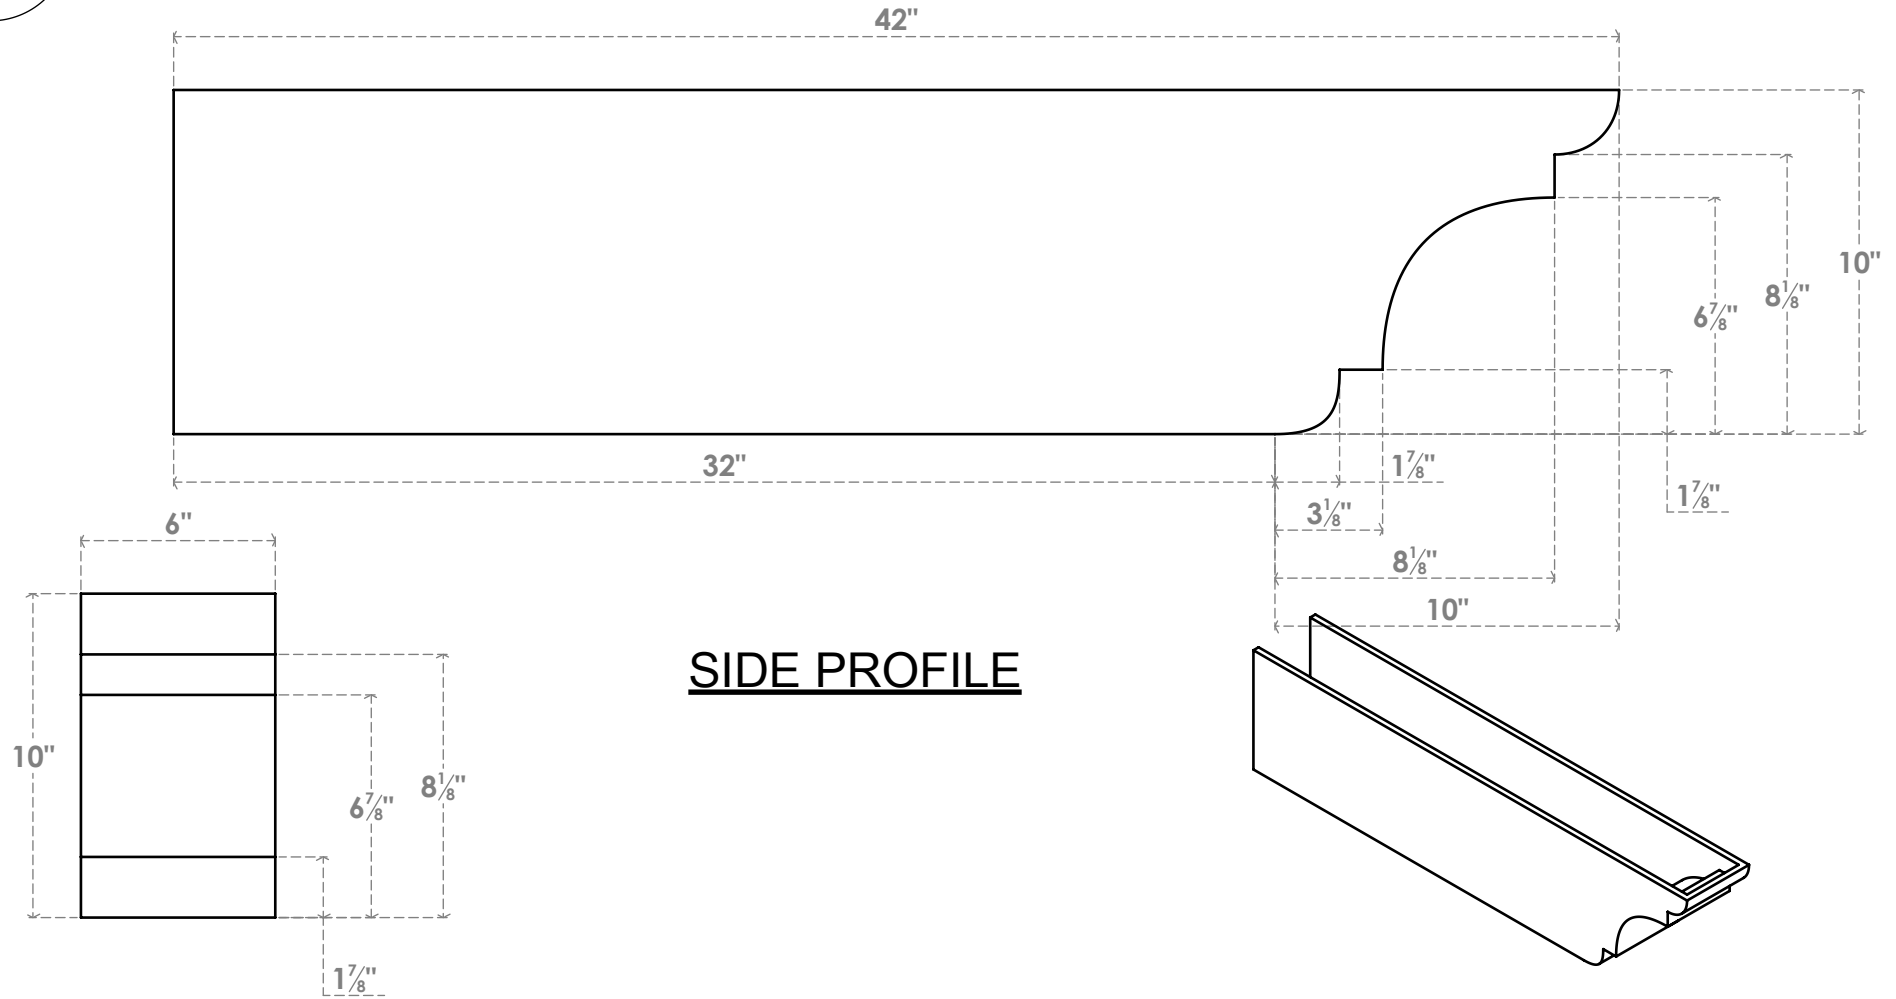

# RFTP06X10X42NEB

6"W X 10"H X 42"L NEW BRIGHTON ARCHITECTURAL GRADE PVC RAFTER TAIL

SIDE PROFILE

FRONT PROFILE

ISOMETRIC

EKENA MILLWORK  
 2300 WEST MAIN ST.  
 CLARKSVILLE, TX 75426  
 TOLL FREE: 866-607-0453  
 WWW.EKENAMILLWORK.COM

NOTES

1. INSTALLATION TO BE COMPLETED IN ACCORDANCE WITH MANUFACTURER'S SPECIFICATIONS.
2. DRAWING MAY NOT BE TO SCALE
3. THIS DRAWING IS INTENDED FOR DESIGN AND PLANNING PURPOSES ONLY.
4. ALL INFORMATION CONTAINED HEREIN WAS CURRENT AT THE TIME OF DEVELOPMENT BUT MUST BE REVIEWED AND APPROVED BY THE PRODUCT MANUFACTURER TO BE CONSIDERED ACCURATE.
5. ARCHITECTURAL GRADE PVC PRODUCTS ARE MADE FROM EXPANDED CELLULAR PVC AND COME NATURALLY WHITE BUT MAY BE PAINTED